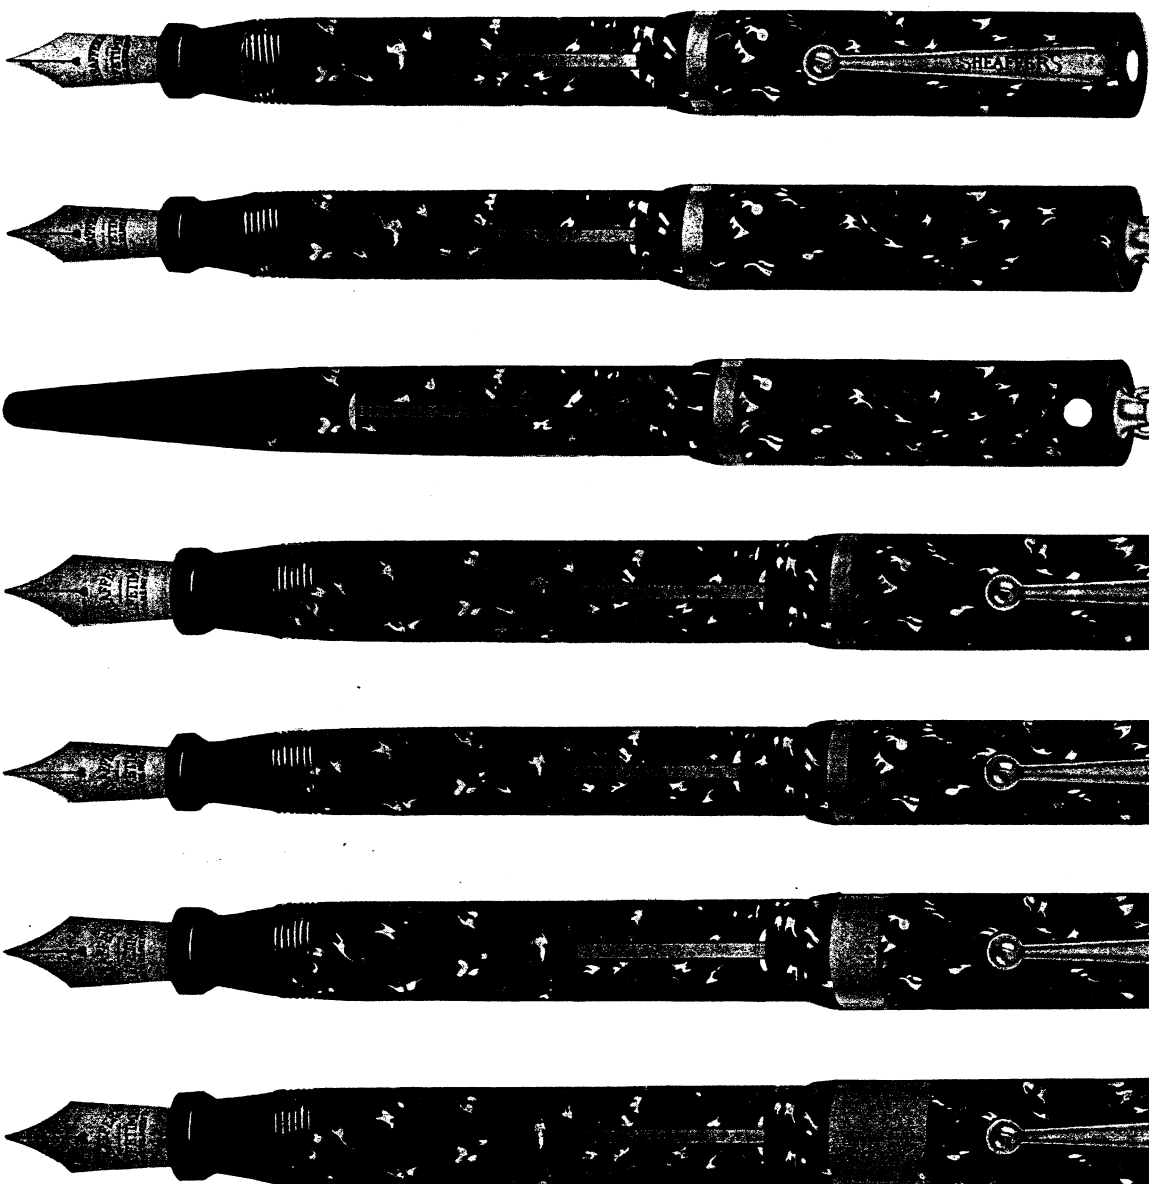

J74SC (Abgag)—Jade green unbreakable Radite with gold-filled band, clip and lever, short thin holder. See illustration. List $7.50

J74SR (Abgit)—Jade green unbreakable Radite with gold-filled band, lever and ring, short thin holder. See illustration. List $7.50

J74TR (Abgub)—Jade green unbreakable Radite with gold-filled ring, lever and band. Short black quill is fitted in end of barrel. See illustration. List $7.50

J8C (Abiag)—Jade green unbreakable Radite with gold-filled band, lever and clip. Oversize long holder. See illustration. List $8.75

J84C (Abkot)—Jade green unbreakable Radite with gold-filled band, clip and lever. Thin model long holder. See illustration. List $8.75

J85C (Abmok)—Jade green unbreakable Radite with 14 karat solid gold clip, and 1/4-inch band. Oversize long holder. See illustration. List $12.00

J89C (Abnix)—Jade green unbreakable Radite with 14 karat solid gold clip, and 1/2-inch band. Oversize long holder. See illustration. List $15.00

Furnished with Lifetime nibs in needle point, extra fine, fine, medium, coarse, stub, oblique and T. U. points.

••••• 3 •••••

J74SC

J74SR

J74TR

J8C

J84C

J85C

J89C